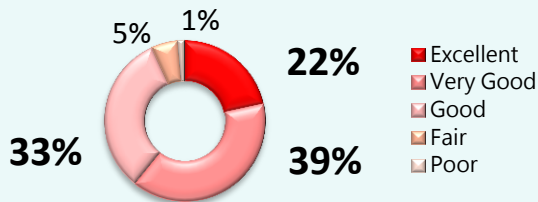

Satisfaction Rating (Exhibitors)

Organizer and Staff Services : **94%**

Show Promotion : **86%**

Exhibitor Experience : **82%**

Quality of Buyers : **80%**

Satisfaction Rating (Visitor)

Opportunity to see new products : **91%**