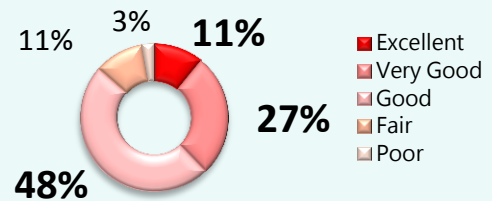

Satisfaction Rating (Exhibitors)

Organizer and Staff Services : **94%**

Show Promotion : **86%**

Exhibitor Experience : **82%**

Quality of Buyers : **80%**

Satisfaction Rating (Visitor)

Opportunity to see new products : **91%**