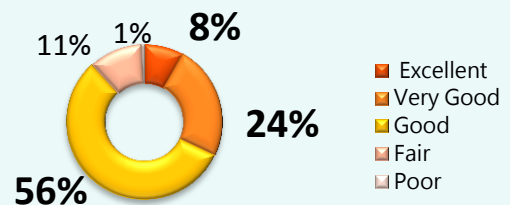

Show information provided : **84%**

Will you visit the show next year?