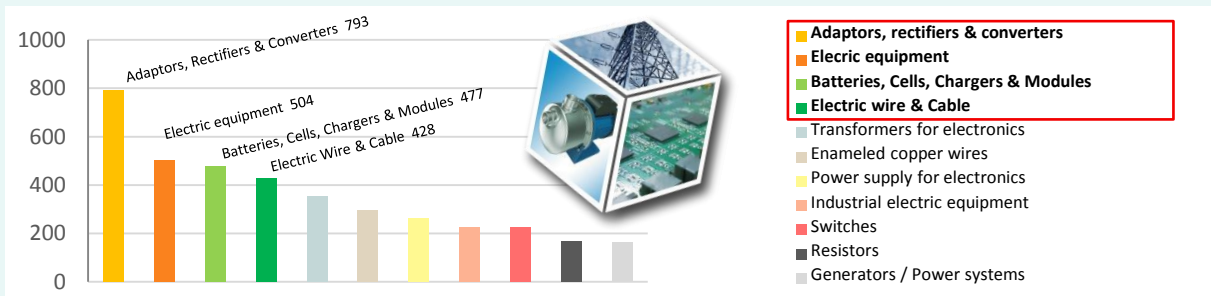

Taipei World Trade Center Co., Ltd. (TWTC)

Contact:
Ms. Rachanee Su (Show Manager)
Tel: 886-2-2725-5200 Ext. 2862
Email: myanmarfairs@taitra.org.tw / rachaneesu@taitra.org.tw
Fax: 886-2-2725-1337