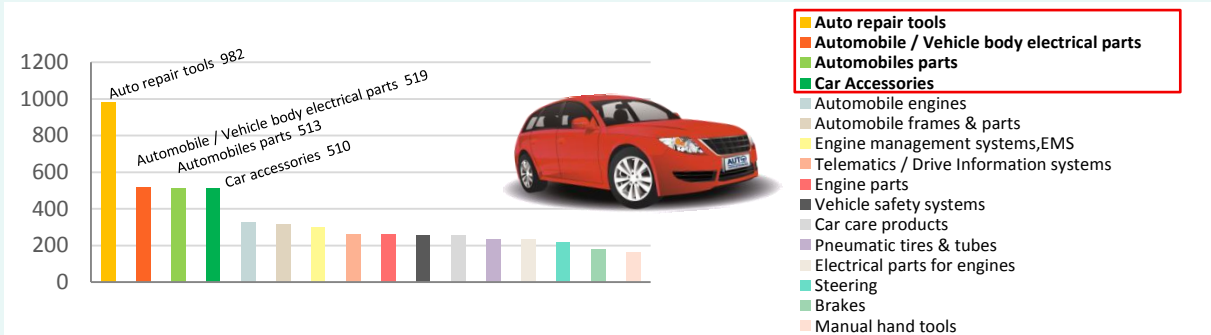

Post – Show Report

AUTO EXPO Myanmar 2016

POWER Myanmar 2016

COMING NEXT:
AUTO EXPO Myanmar 2017
POWER Myanmar 2017
Organizers: Taipei World Trade Center (TWTC)
Yorkers Trade & Marketing Service Co. Ltd
Show Dates: September 28-October 1, 2017
Venue: Tatmadaw Exhibition Hall

Show Dates: September 29-October 2 , 2016
Venue: Tatmadaw Exhibition Hall
Booths: 205

Exhibiting Countries: The United Kingdom, India, Japan, South Korea, Singapore, Malaysia, Vietnam, China & HK, Myanmar, Taiwan

Visiting Countries: Myanmar, Thailand, Vietnam, Singapore, China & HK, The United Kingdom, Japan, South Korea, USA, Malaysia, India, Australia, South Africa, Germany & Taiwan

Date	9/29	9/30	10/1	10/2	Total
Number of visitors	1,277	1,219	1,133	1,173	4,802

AUTO EXPO Myanmar Exhibit Profile / Main Item Purchased

POWER Myanmar Exhibits Profile & Main Item Purchased