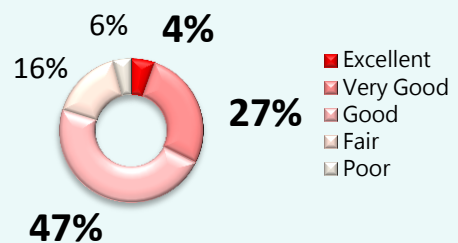

Satisfaction Rating (Exhibitors)

Organizer and Staff Services : **94%**

Show Promotion : **86%**

Exhibitor Experience : **82%**

Quality of Buyers : **80%**

Satisfaction Rating (Visitor)

Opportunity to see new products : **91%**