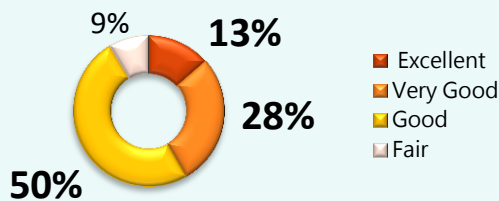

Show information provided : **84%**

Will you visit the show next year?