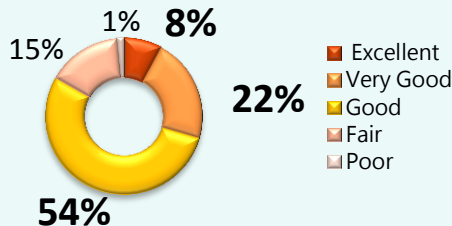

Taipei World Trade Center Co., Ltd. (TWTC)

Contact:

Ms. Rachanee Su (Show Manager)

Tel: 886-2-2725-5200 Ext. 2862

Email: myanmarfairs@taitra.org.tw / rachaneesu@taitra.org.tw

Fax: 886-2-2725-1337