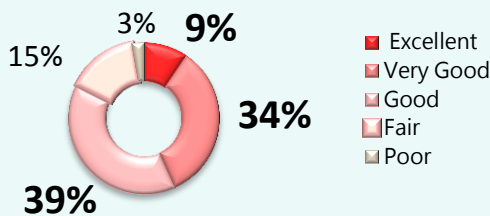

Satisfaction Rating (Exhibitors)

Organizer and Staff Services : **94%**

Show Promotion : **86%**

Exhibitor Experience : **82%**

Quality of Buyers : **80%**

Satisfaction Rating (Visitor)

Opportunity to see new products : **91%**